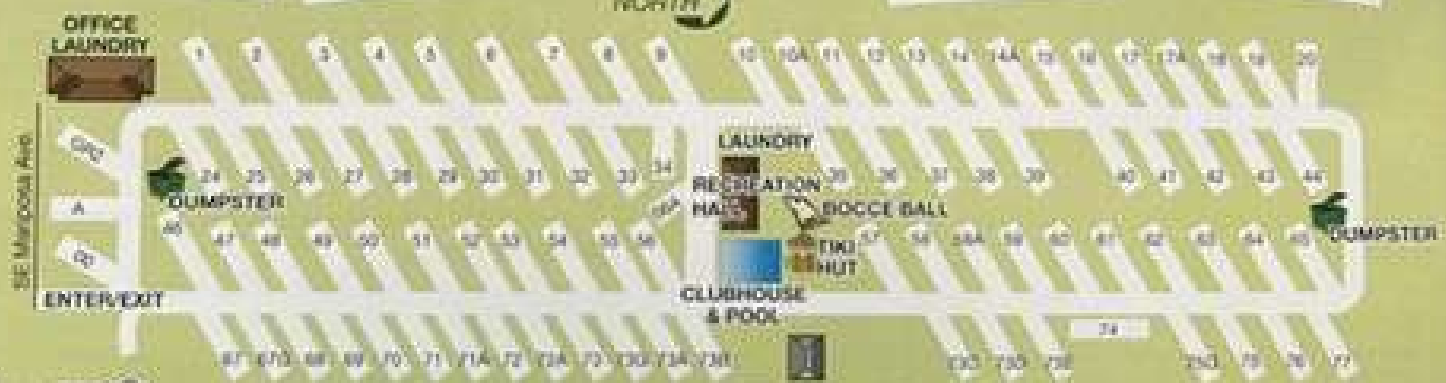

WELCOME TO
PSL
VILLAGE
RV RESORT

Sky Web Tech Support:
 1-844-641-9011

3600 SE Mariposa Ave. • Port St. Lucie, FL 34952 • St. Lucie County

Wi-Fi Code
 7723370333
 Pick Sky Web Wi-Fi

(772) 337-0333
 www.pslvillage.com

SCENIC NATURE WALK AROUND LAKE

PET WALK

NATURE TRAIL

PETS WELCOME with restrictions

Your Site #
