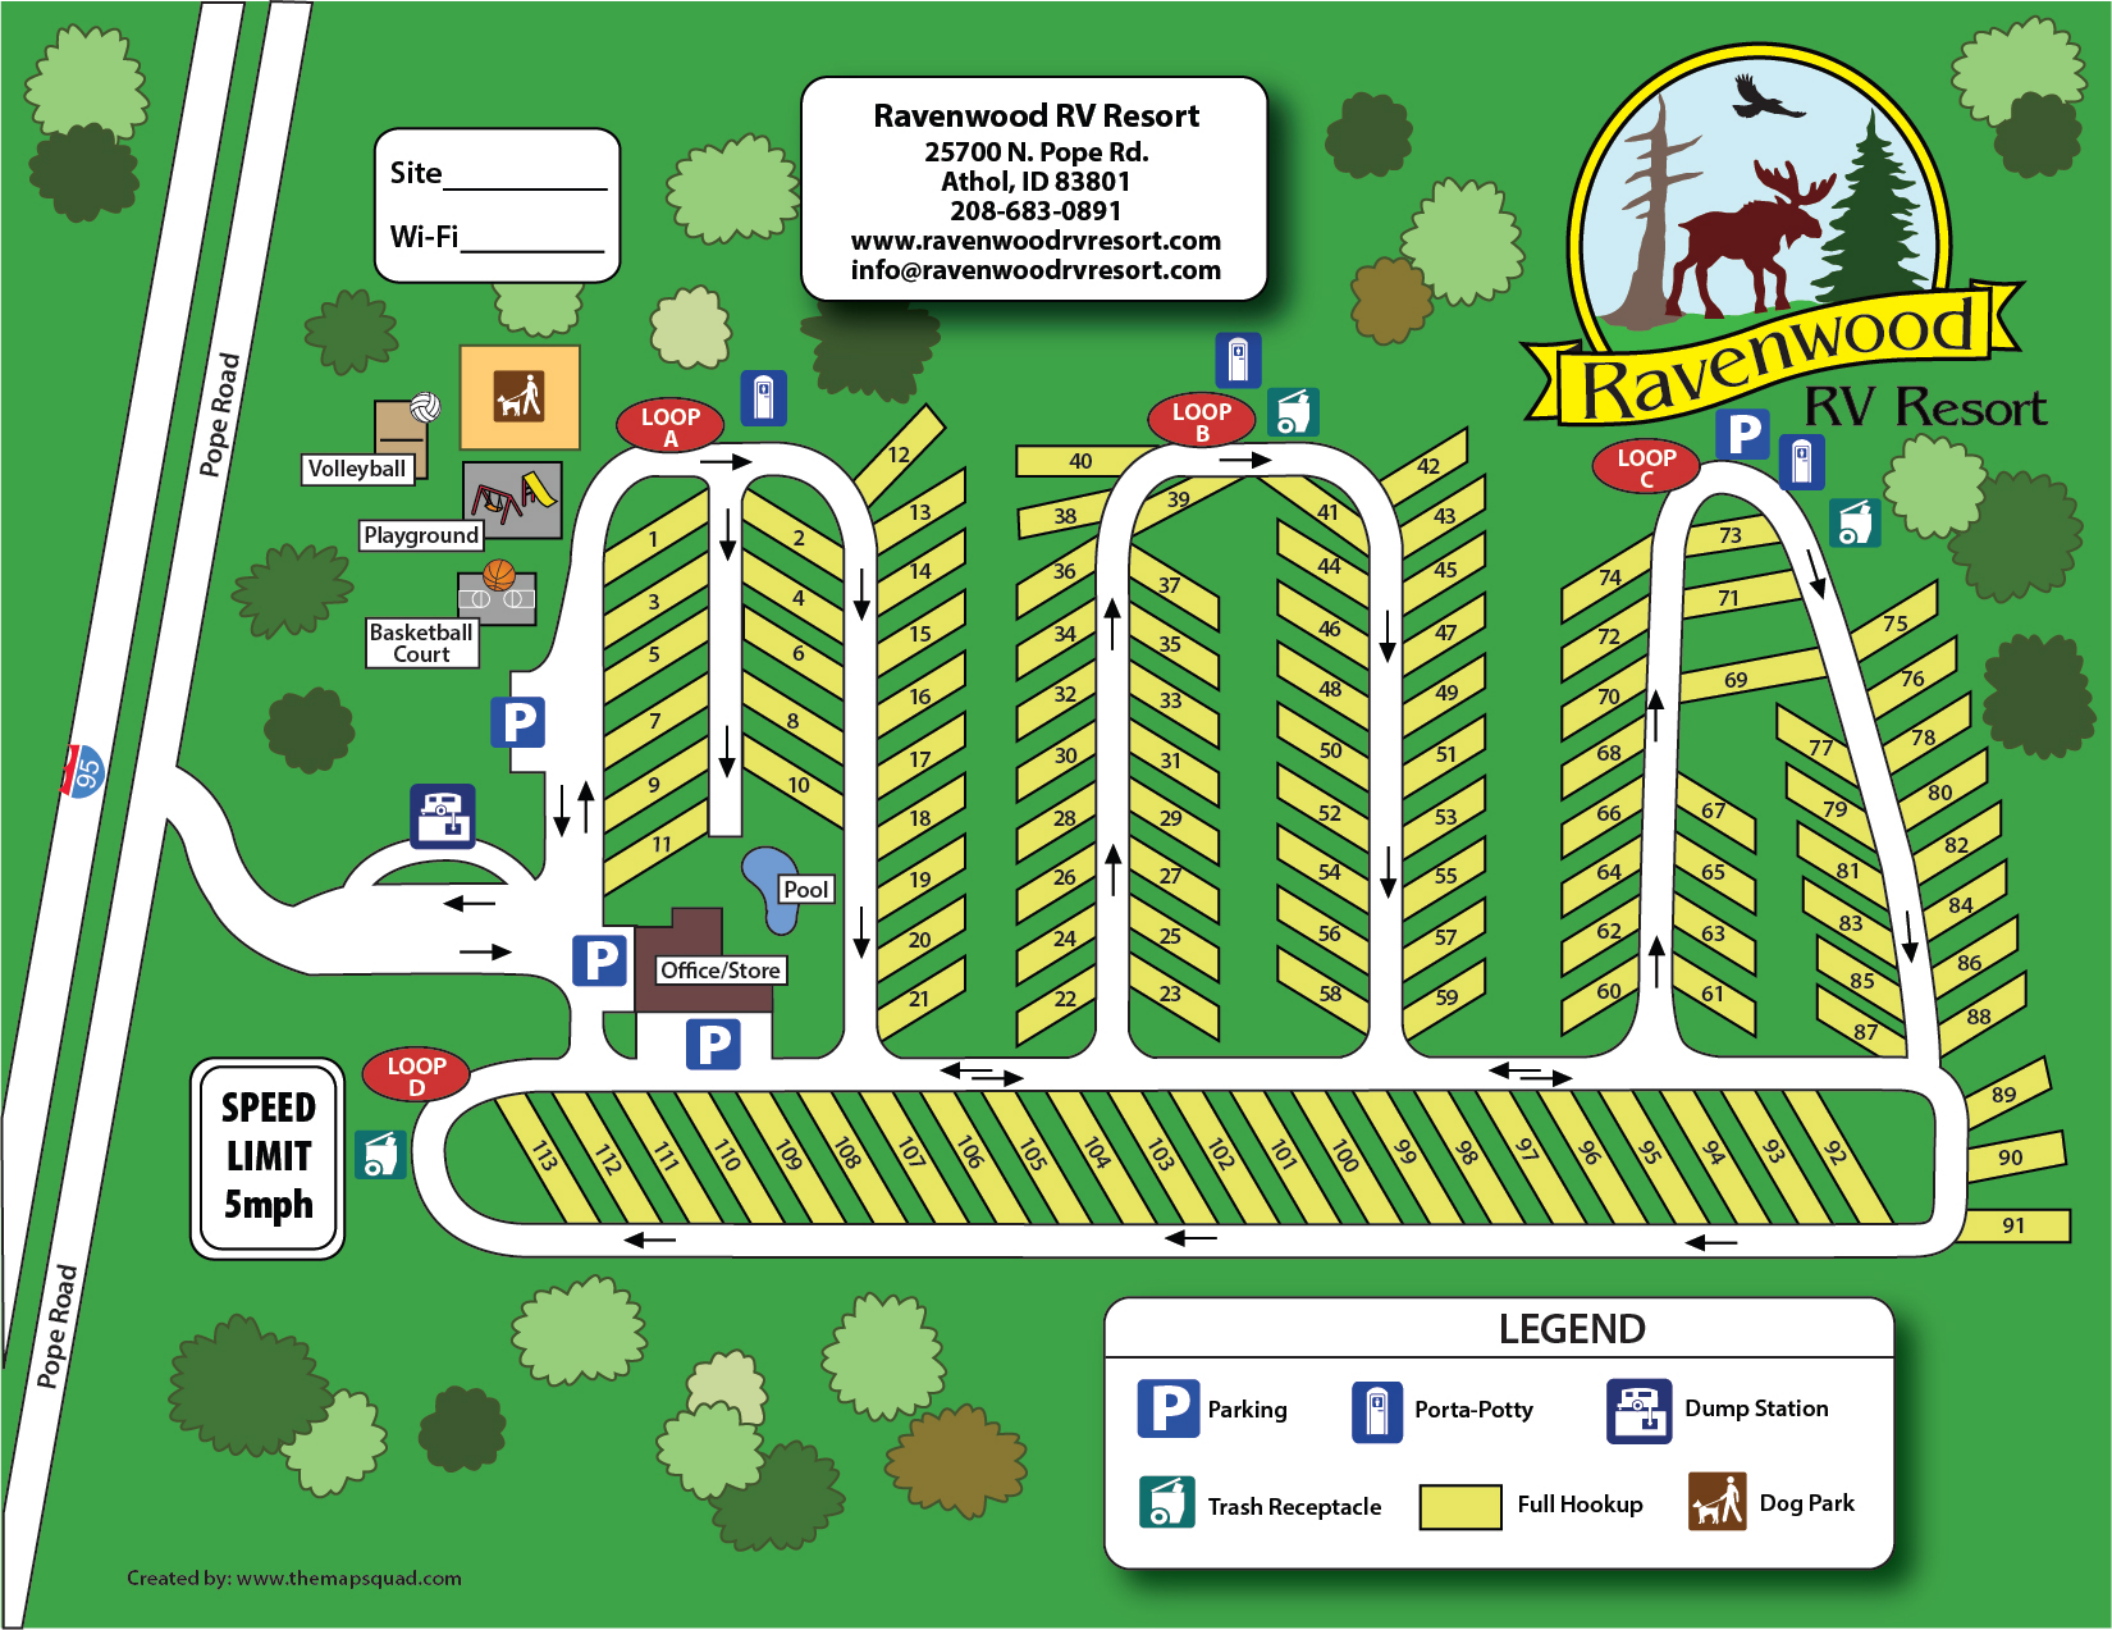

**Ravenwood RV Resort**  
 25700 N. Pope Rd.  
 Athol, ID 83801  
 208-683-0891  
[www.ravenwoodrvresort.com](http://www.ravenwoodrvresort.com)  
[info@ravenwoodrvresort.com](mailto:info@ravenwoodrvresort.com)

Site \_\_\_\_\_  
 Wi-Fi \_\_\_\_\_

**SPEED LIMIT**  
5mph

**LEGEND**

Parking	Porta-Potty	Dump Station
Trash Receptacle	Full Hookup	Dog Park